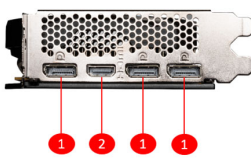

SPECIFICATIONS

Model Name	GeForce RTX™ 4060 VENTUS 2X BLACK 8G OC
Cores	3072 Units
Memory	8GB GDDR6
DirectX Version Support	12 Ultimate
Maximum Displays	4
G-SYNC™ technology	Y
Power consumption (W)	115 W o 120 W
Output	DisplayPort x 3 (v1.4a) HDMI™ x 1 (Supports 4K@120Hz HDR and 8K@60Hz HDR and Variable Refresh Rate (VRR) as specified in HDMI™ 2.1a)
Digital Maximum Resolution	7680 x 4320
Versión Soportada de OpenGL	4.6
Peso	546 g / 783 g

CONNECTIONS

1. DisplayPort
2. HDMI™

FEATURES

Dual Fan

Two fans and a huge heatsink ensure a cool and quiet experience for you.

TORX FAN 4.0

A masterpiece of teamwork, fan blades work in pairs to create unprecedented levels of focused air pressure.

Reinforcing Backplate

The reinforcing backplate features a flow-through design that provides additional ventilation.

Zero Frozr

The fans completely stop when temperatures are relatively low, eliminating all noise.